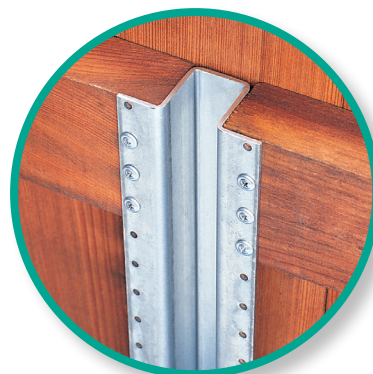

DESIGNED FOR YOUR LIFESTYLE

A wood fence provides protection and privacy for your home. It's the backdrop for backyard barbecues, family gatherings, and when you want an escape to your outdoor oasis.

The Original PostMaster is the perfect post for your wood fence.

It's versatile - works with almost any fence style you choose.

It's stylish – Easily hidden for the natural wood post look. The perfect compliment for your oasis.

It's strong - adds the strength of steel and warranted to last a lifetime.

The Original PostMaster. A smart choice for your next wood fence.

DESIGNED FOR YEARS OF SERVICE AND PERFORMANCE

| Product Feature | Homeowner Benefit |
|-----------------------------------------|------------------------------------------------------------------------------------------------------------------|
| Easily Hidden with a single fence board | PostMaster does not have to be "boxed" saving you both time and cost |
| Designed for years of service | PostMaster doesn't degrade over time like wood posts so your fence remains as strong as the day it was installed |
| Engineered to withstand strong winds | PostMaster can withstand up-to-73MPH wind gusts season after season |
| Warranted for performance | PostMaster offers you a Limited Lifetime warranty* against structural failure |